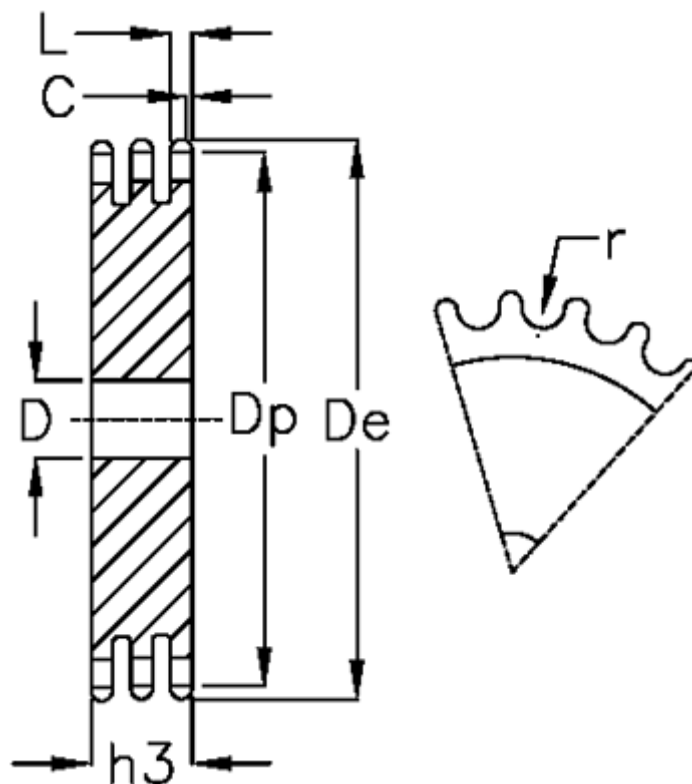

Article number: 616023012018

Description: Plate wheel 32 B-3 Z=18 triplex

Measures

C	= 6
D	= 30
De	= 313
Dp	= 292.55
For chain size	= 2 x 1 1/4
For chain type	= 32 B-3
h3	= 146
L	= 28.8

Number of teeth	= 18
r	= 29.21